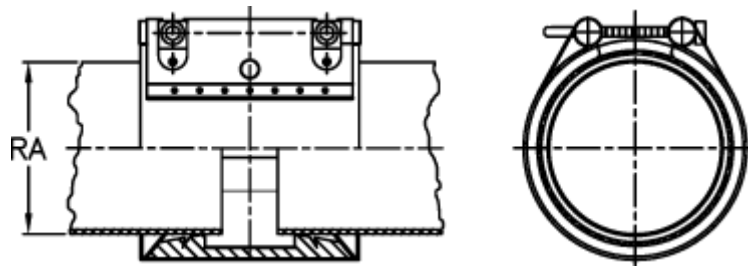

Article number: 025778300183

Description: Norma Connect pipe coupling
GRIP W5 Ø=183,0 EPDM, 16 bar

Measures

Note = Kontakt os for yderligere informationer.

RA = 183